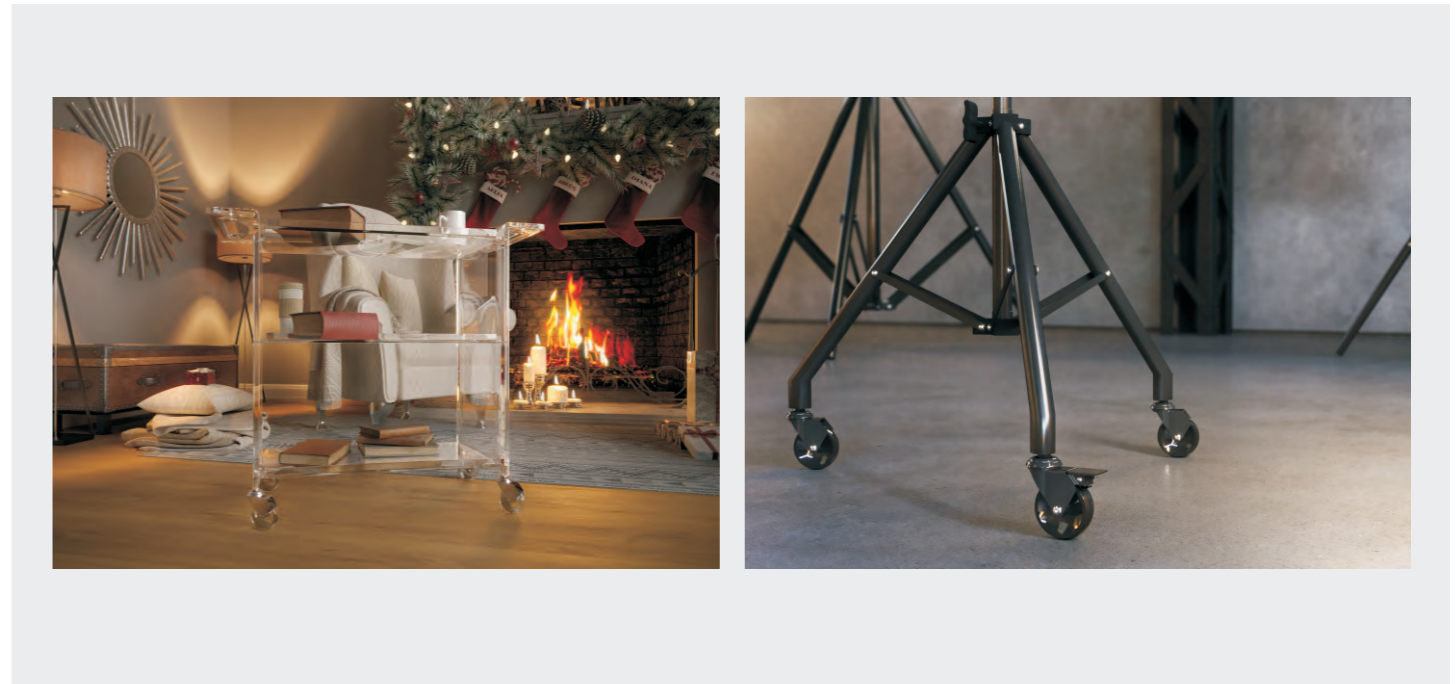

艾玛III脚轮锃亮耀眼, 搭配美丽厨房空间再适合不过了。艾玛III所使用的材料非常适合明亮的环境, 它的设计风格也非常闪耀灿烂。这款脚轮拥有多种尺寸, 有刹和无刹两种可供选择。

扫一扫
了解此款脚轮更多资讯

Emma III is the chosen caster to accompany this beautiful kitchen with striking natural light.. Emma III material is perfect for bright environments as it will further enhance its style and design. Available in various sizes, with and without brakes.