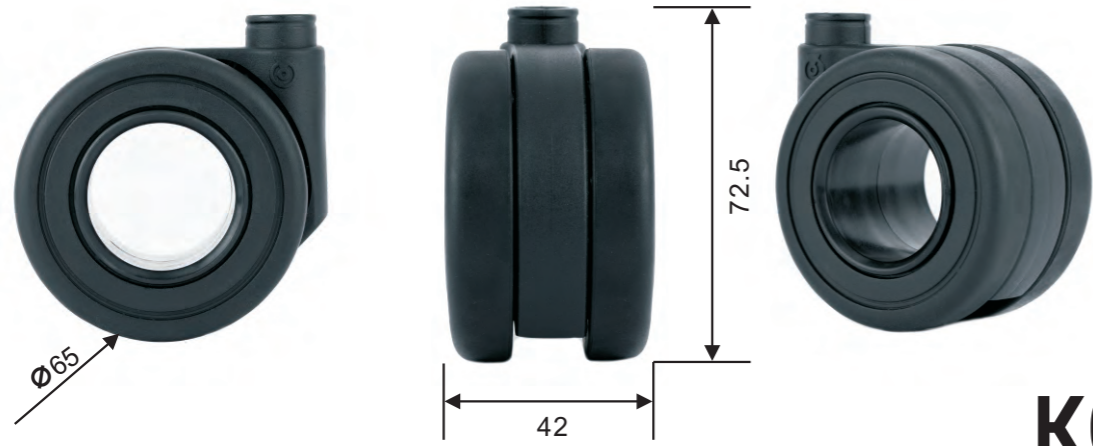

酷65

支架: PA
轮辐: PA+塑料轴承
包胶: TPU
测试: EN12528;ANSI/BIFMA X5.1

KOO65

Housing: PA
Wheel core: PA+Plastic bearing
Wheel tread: TPU
Test: EN12528;ANSI/BIFMA X5.1

图片展示				配件尺寸		连接
	65	78.5	42	丝头M10×15	60	轴承
	65	84	42	平底47×47×2.5	60	轴承
	65	76.5	42	插杆∅11×22	60	轴承
	65	76.5	42	插杆∅11×22	60	轴承