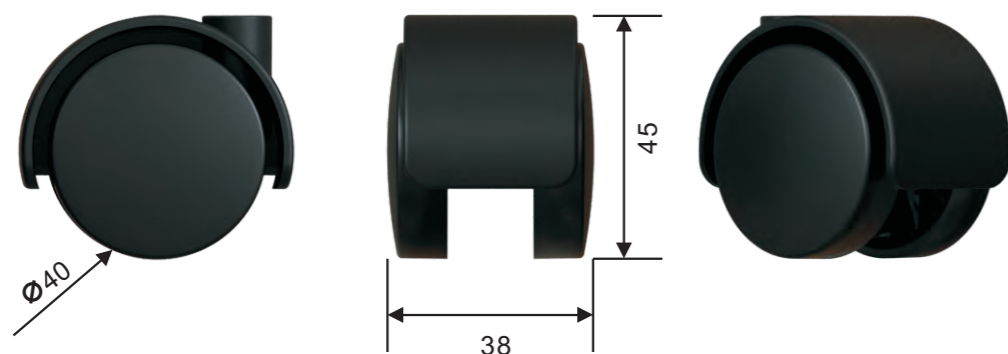

埃里卡30/40/50

支架: PA
边轮: PA
测试: EN12528

ERICA30/40/50

Housing: PA
Wheel: PA
Test: EN12528