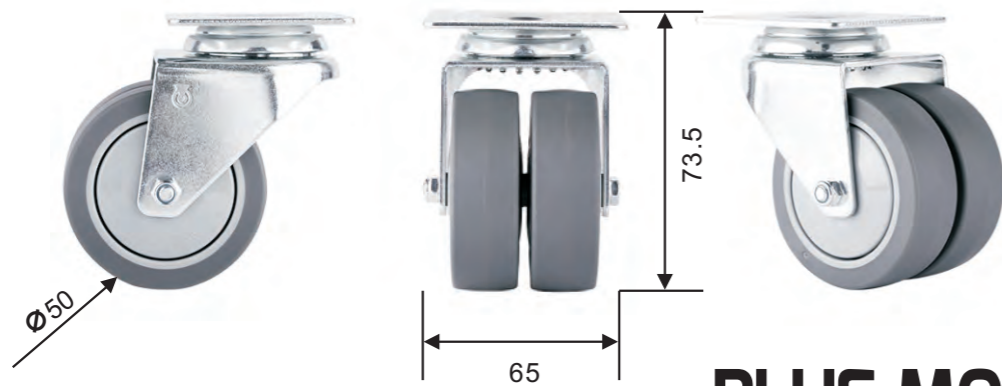

蓝山 双轮50/75

支架: 铁
轮幅: PP
包胶: TPE
边盖: PP
测试: EN12528

BLUE MOUNTAIN DOUBLE WHEEL 50/75

Housing: Steel
Wheel core: PP
Wheel tread: TPE
Wheel Cover: PP
Test: EN12528

图片展示	⊘	⊘	⊘	配件尺寸	KG	连接
	50	73.5	65	平底60×60×2	80	横轴
	75	100	73	平底77×67×2.5	100	横轴

图片展示	⊘	⊘	⊘	配件尺寸	KG	连接
	50	73.5	65	平底60×60×2	80	轴承
	75	100	73	平底77×67×2.5	100	轴承

图片展示	⊘	⊘	⊘	配件尺寸	KG	连接
	50	71	65	顶孔⊘10	80	横轴
	75	98	73	顶孔⊘10	100	横轴

图片展示	⊘	⊘	⊘	配件尺寸	KG	连接
	50	71	65	顶孔⊘10	80	轴承
	75	98	73	顶孔⊘10	100	轴承