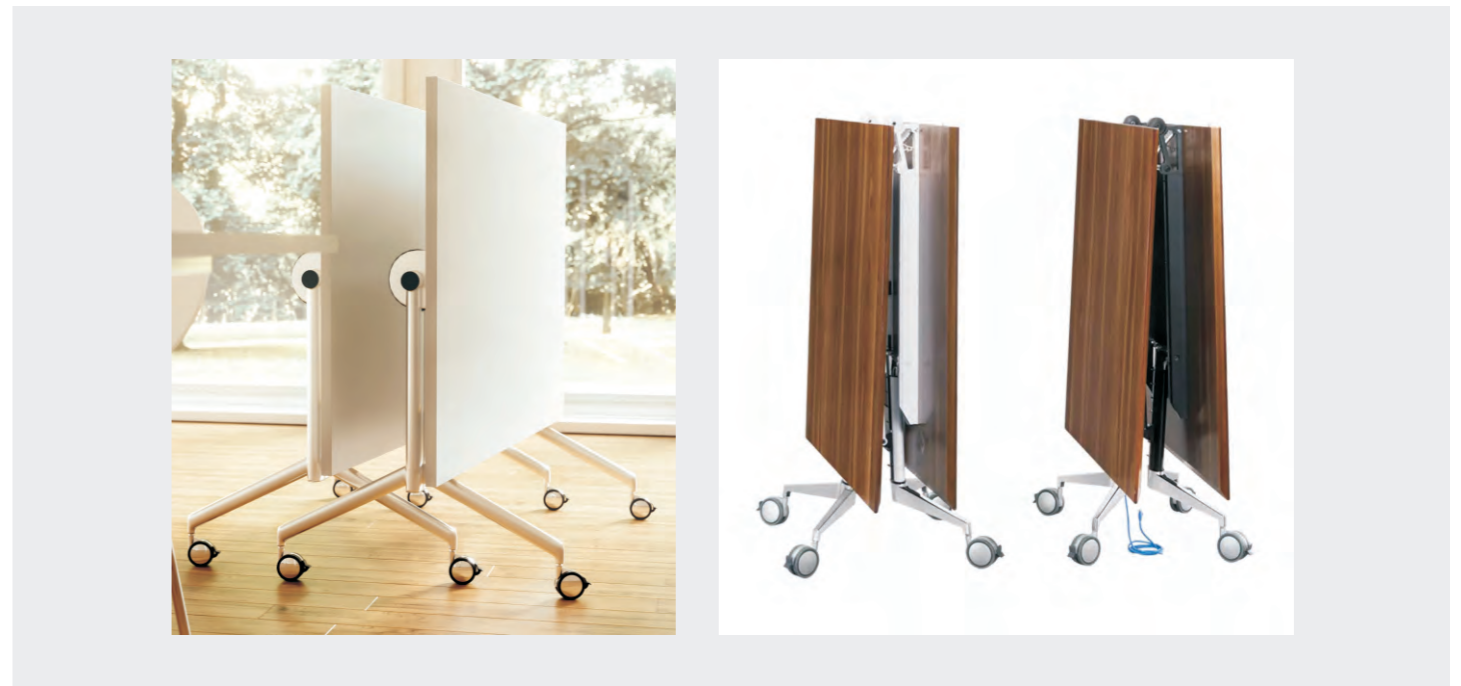

伊娃60/75/100

支架: 锌合金
轮幅: PA或PP
包胶: TPU或TPE
边盖: ABS
测试: EN12528;ANSI/BIFMA X5.1

EVA60/75/100

Housing: Zinc alloy
Wheel core: PA/PP
Wheel tread: TPU/TPE
Wheel Cover: ABS
Test: EN12528;ANSI/BIFMA X5.1

图片展示	Ø	轮幅	边盖	配件尺寸	KG 锌合金	KG PA	连接
	60	82.5	37	平底47×47×2.5	60	50	横轴
	75	101	37	平底47×47×2.5	70	60	横轴
	100	123	47	平底80×60×3	75	/	横轴

图片展示	Ø	轮幅	边盖	配件尺寸	KG 锌合金	KG PA	连接
	60	74.5	37	插杆Ø11×22	60	50	横轴
	75	93	37	插杆Ø11×22	70	60	横轴

图片展示	Ø	轮幅	边盖	配件尺寸	KG 锌合金	KG PA	连接
	60	76.5	37	丝头M8×15	60	50	横轴
	75	95	37	丝头M10×15	70	60	横轴
	100	116	47	丝头M10×25	75	/	横轴

移动折叠桌
令单一的教育空间
能按需变动
从而方便了不同的
授课人群和清洁人员
选择带刹车的
伊娃 75 搭配折叠桌
圆角的刹车制手
不仅能巧妙地
打破折叠桌直管
直板的单调风格
还能贴心地保护用家
免受意外刮到的伤害

扫一扫
了解此款脚轮更多资讯

Nowadays, furniture with wheels is widely chosen in educational centers with the aim of achieving different types of class composition in the same room according to the needs of each teacher. In addition, having all the furniture on wheels, both the chairs and the tables, is very practical when it comes to cleaning, since an educational center is a place that is cleaned several times a day. In this way, the cleaning sector will have it very easy and will save time and practicality by not having to move things dragging their own weight. Eva is one of our most chosen wheels for folding tables, this is due to its strength and quality.