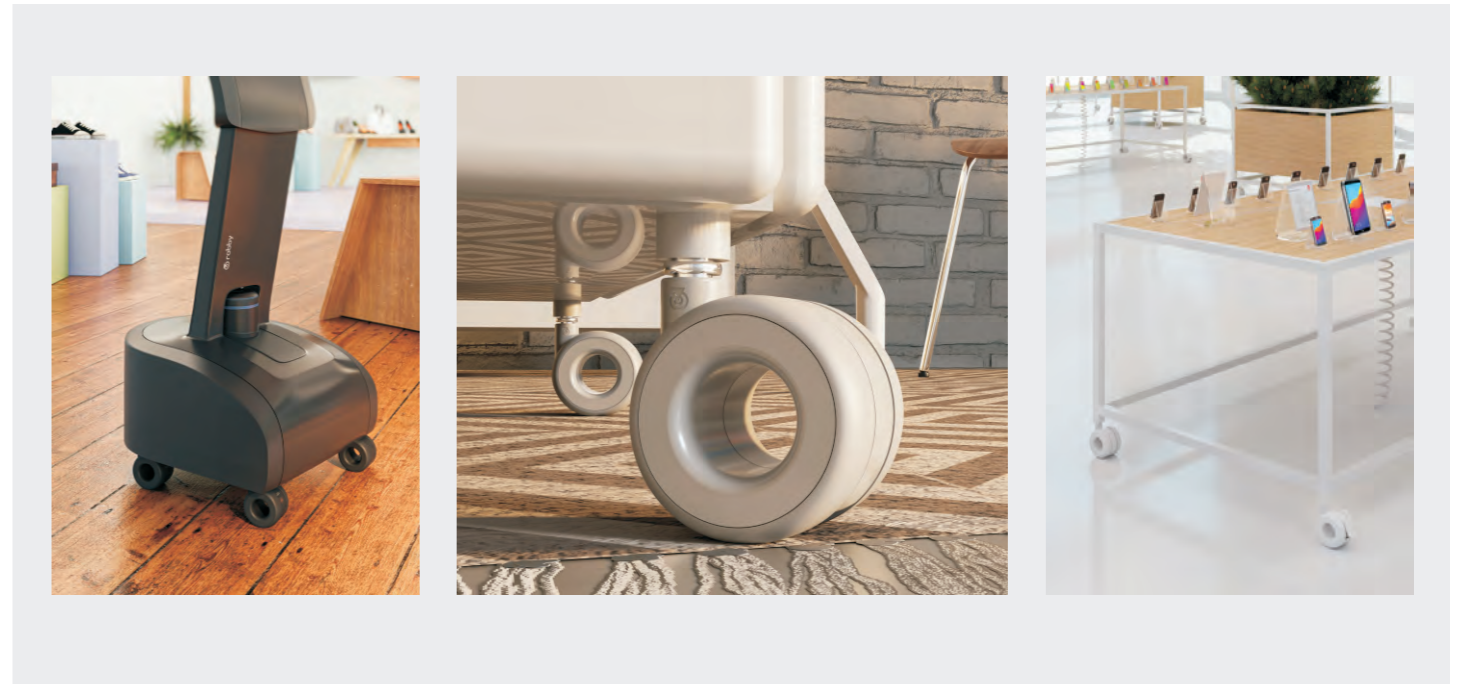

60mm的脚轮直径
为电动升降桌带来了
合适的高度及移动的概念
走心的空心设计
为平平无奇的升降桌
引入时尚元素
不知不觉“酷60”带来了
意想不到的改变
皆因移动令共享变得容易

扫一扫
了解此款脚轮更多资讯

The latest designer wheel was born from our series KOO to expand the variety of sizes and thus satisfy and meet all the needs of our customers. The design is as important to us as its quality and its perfect Bearing. Available with or without brake and in different colors. If you value design and want to have mobility in your furniture, without any doubt this wheel is for you.