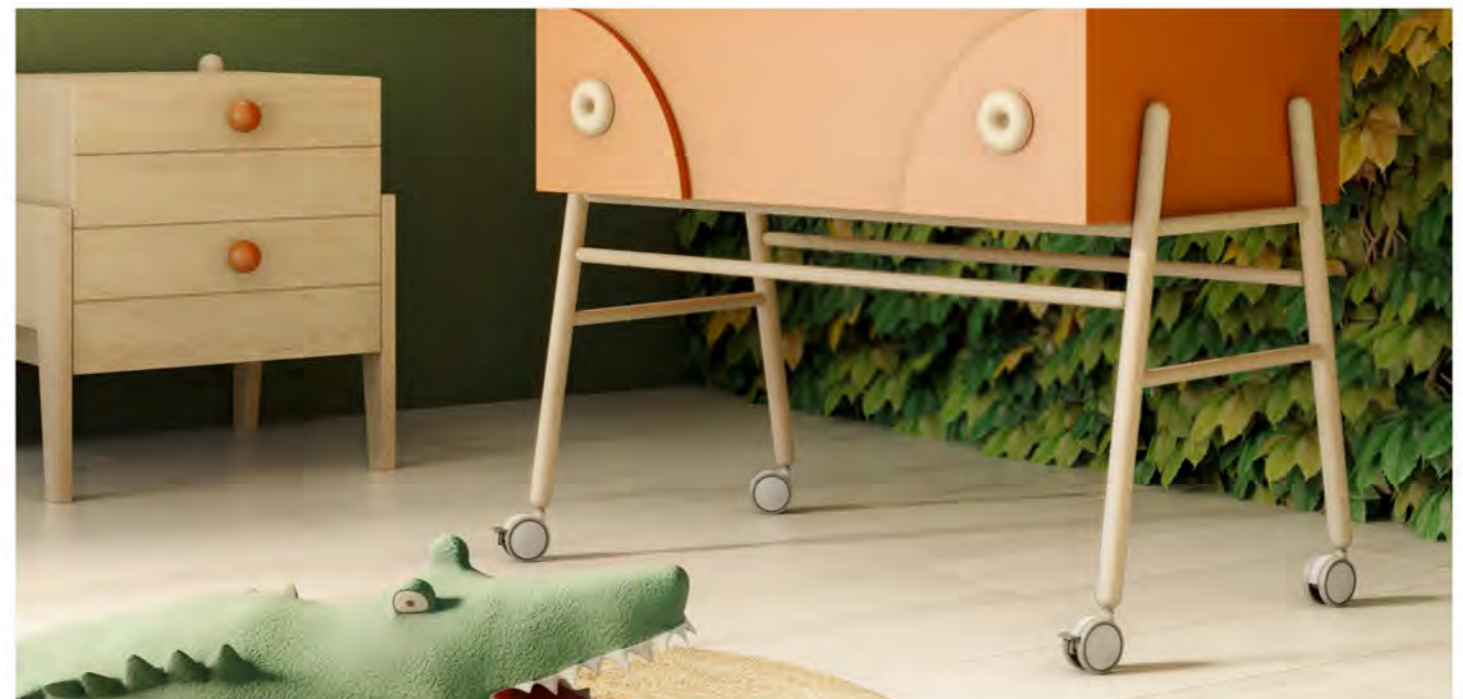

爱美, 从娃娃开始
 带设计感的婴儿床
 是父母送给宝宝最美的礼物
 是启发宝宝美感的第一步
 作为诺贝尔设计款脚轮
 60mm的艾维采用黑白灰
 中性色系作为主打
 配上最简约的脚轮曲线
 拥有个性之余还能百搭
 各类木制婴儿床
 脚轮用料及制作过程
 符合RoHS2.0指令
 单个动态承重达到40公斤
 让父母和宝贝能更环保更安全更安心地去臭美

扫一扫
 了解此款脚轮更多资讯

When we start looking for cribs we are aware of the quantity that is on the market, for all tastes, and at all prices. A very important decision that is accompanied by our style and our priorities, will be a matter of weighing which is the model that best suits us and our baby. If you decide on a designer crib it is because you have fallen in love and all the requirements have been fulfilled, if you are one of those who take care of even the smallest detail so that everything is perfect, then Ivy is the perfect wheel, made of polypropylene and its band in TPE will allow a safe sliding and without marking the floors. Thanks to its 60mm diameter, it is a strong and resistant wheel, its capacity per wheel is 40kg, available to apply the Silence System, a patented system to avoid annoying noises.