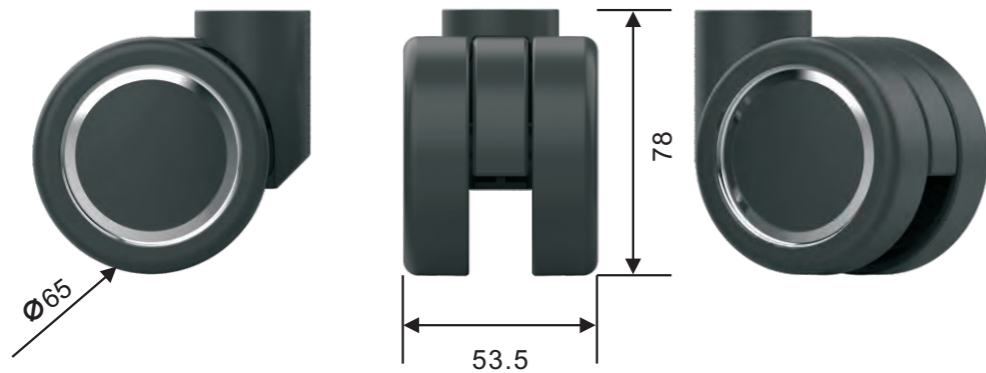

智能青蛙65

支架: PA
轮幅: PA
包胶: TPU
测试: EN12528;ANSI/BIFMA X5.1

设计师: José Vinaroz