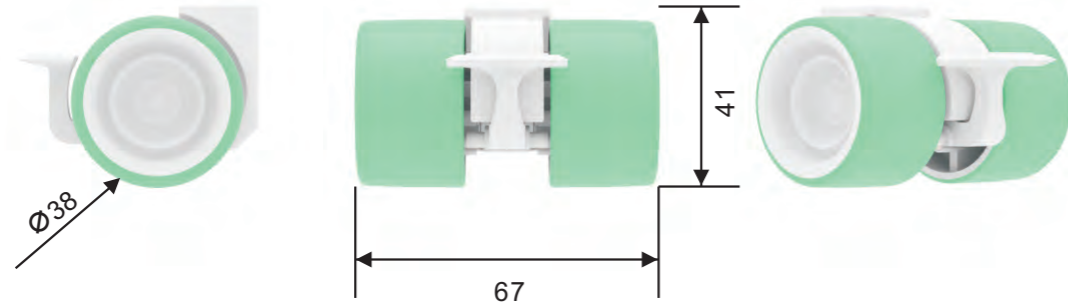

法拉利38

设计师: José Vinaroz

支架: PA   支架: PA
轮幅: PA   边轮: PA
包胶: TPU
测试: EN12528;ANSI/BIFMA X5.1