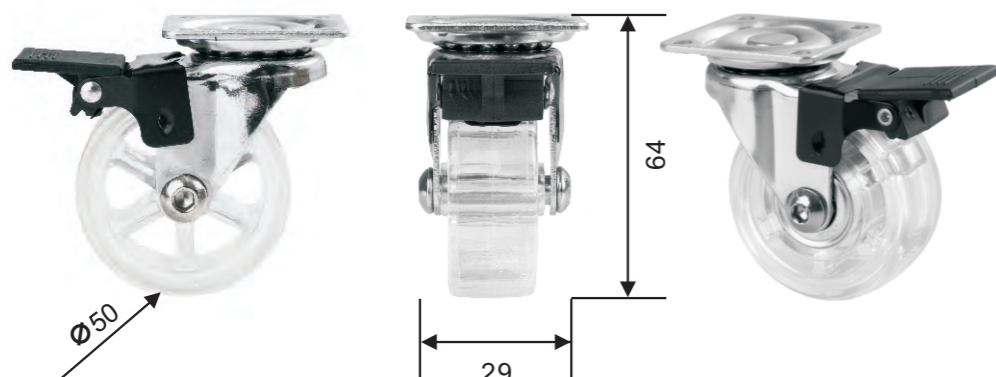

艾玛-2 50/75

支架: 铁
轮幅: PC
包胶: TPU
测试: EN12528

EMMA II 50/75

Housing: Steel
Wheel core: PC
Wheel tread: TPU
Test: EN12528

图片展示	⊘	⊙	⊞	配件尺寸	KG	连接
	50	64	29	平底42×42×2	50	横轴
	75	97	33	平底60×60×2	65	横轴

图片展示	⊘	⊙	⊞	配件尺寸	KG	连接
	50	64	29	平底42×42×2	50	轴承
	75	97	33	平底60×60×2	65	轴承

图片展示	⊘	⊙	⊞	配件尺寸	KG	连接
	50	67	29	丝头M8×15	50	横轴
	75	99.5	33	丝头M10×15	65	横轴

图片展示	⊘	⊙	⊞	配件尺寸	KG	连接
	50	67	29	丝头M8×15	50	轴承
	75	99.5	33	丝头M10×15	65	轴承