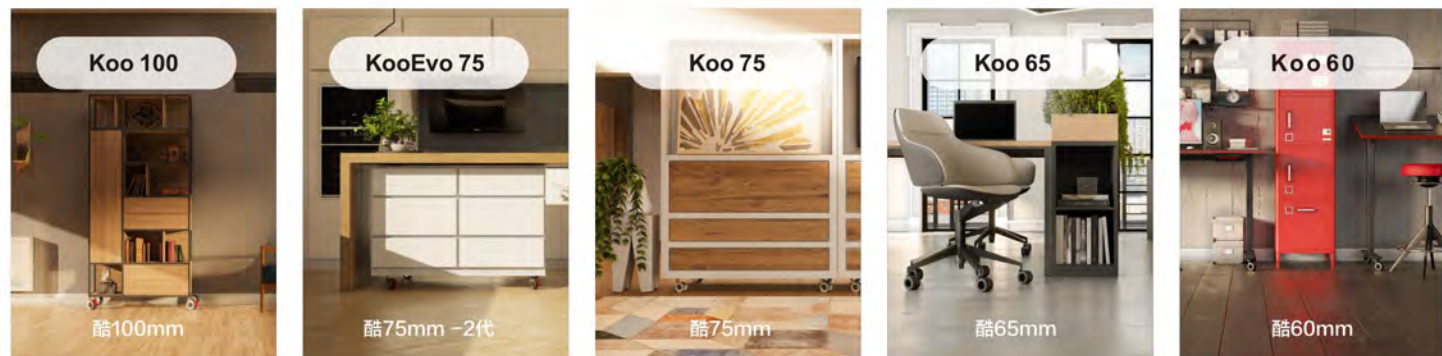

www.robby.com.cn
www.robbycasters.com
Facebook: @RobbyEuropeSP
Instagram: @robbycasters

关注我们

网址

中山市诺贝五金制品有限公司

地址: 中国广东省中山市小榄镇绩东一龙胜路2号
T. +86 760 22612300
F. +86 760 22613412
sales@robbycasters.com

ROBBY EUROPE HARDWARE S.L.

Pol. Ind. El Pilero C/ Tejedores, 2241410 Carmona España
+34 954 14 25 95
info@robbyeurope.es
www.robbyeurope.es