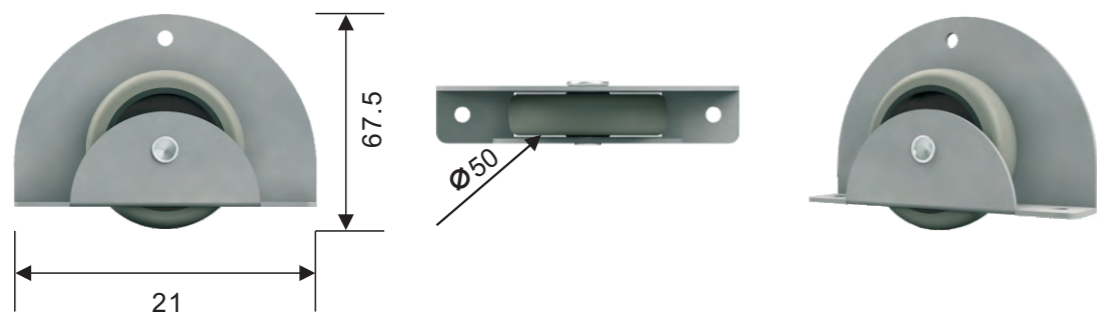

洛伊50-2 / 洛伊50-3 / 洛伊50-4 / 洛伊50刹车件

支架: 铁
轮辐: PP
包胶: TPE
测试: EN12528

LOY II / III / IV / BRAKE 50

Housing: Steel
Wheel core: PP
Wheel tread: TPE
Test: EN12528

图片展示	Ø	高度	宽度	配件尺寸	重量	连接
	50	67.5	21	方块95×67.5	50	横轴
	50	58	26	方块140×58	50	横轴
	50	50	21	方块95×50	50	横轴
	/	/	/	/	/	/