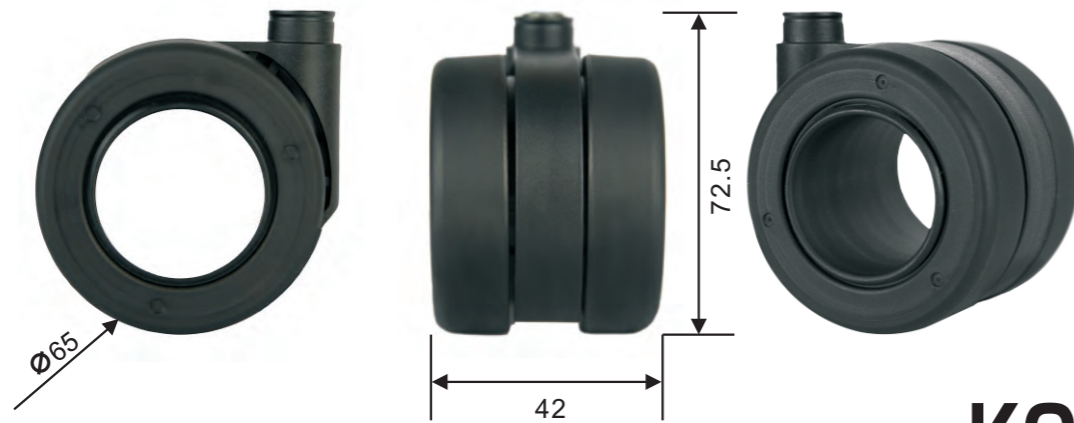

酷65-2

支架: PA
轮幅: PA+塑料轴承
包胶: TPU
测试: EN12528;ANSI/BIFMA X5.1

设计师: José Vinaroz