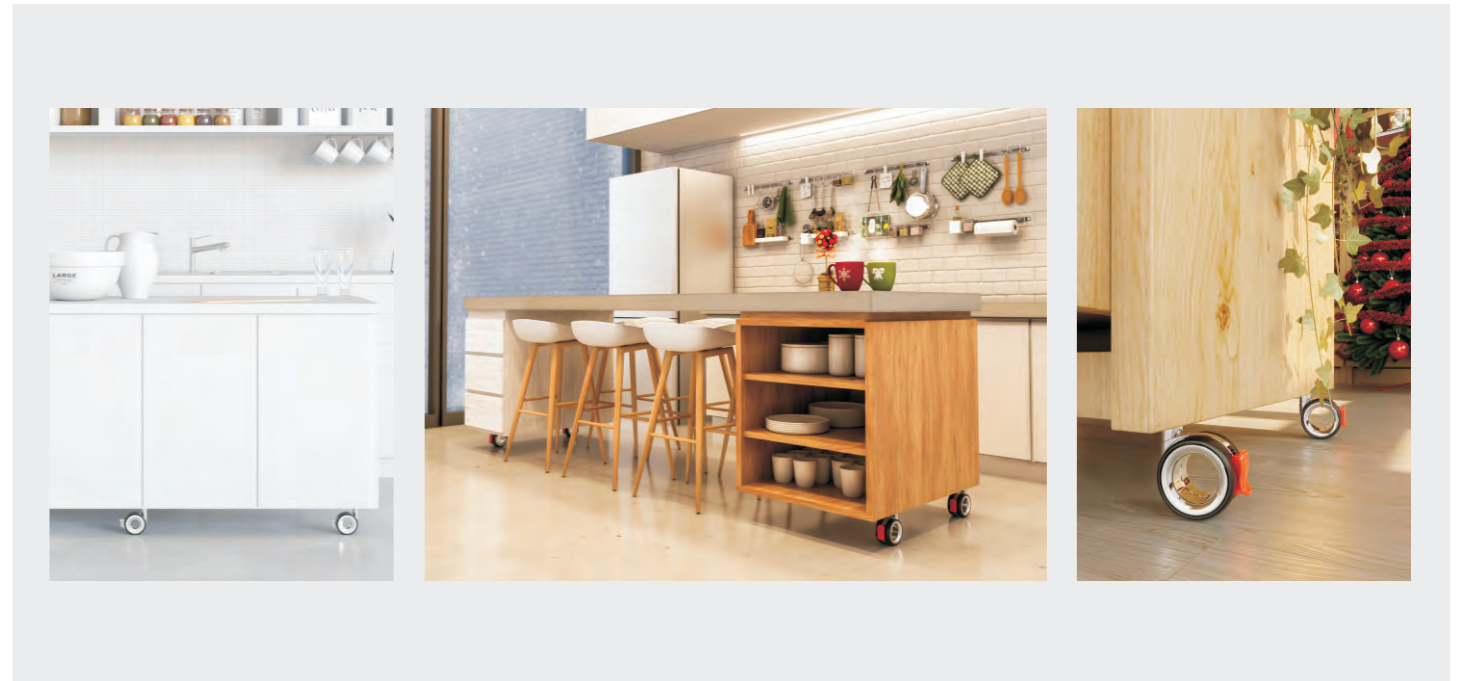

酷75-2

支架: 锌合金
轮幅: PA+轴承
包胶: TPU
边盖: ABS
测试: EN12528;ANSI/BIFMA X5.1

设计师: José Vinaroz
诺贝团队

KOO EVO 75

Housing: Zinc alloy
Wheel core: PA+Ball bearing
Wheel tread: TPU
Wheel Cover: ABS
Test: EN12528;ANSI/BIFMA X5.1

◆ 外观专利

图片展示	Ø	插杆	丝头	配件尺寸	KG	连接
	75	98.5	47	平底47×47×2.5	80	轴承

图片展示	Ø	插杆	丝头	配件尺寸	KG	连接
	75	92	47	插杆Ø11×22	80	轴承

图片展示	Ø	插杆	丝头	配件尺寸	KG	连接
	75	94	47	丝头M10×15	80	轴承

家居装饰, 细节营造
首选“酷75-2”
时尚、高质、优雅
设计流露于细节中
这就是我们的脚轮

扫一扫
了解此款脚轮更多资讯

When we buy a house or reform it, there is a lot of work to do and many decisions to make. Having the possibility of choosing each object that will be part of our environment and that includes both the color of the walls and whether our furniture will have wheels.

If you have chosen to put wheels on it and you are one of those who look for quality and style in every detail, Koo Evo is always a good option, due to its design, elegance, and perfect operation.

Design is in the details and there are our wheels.