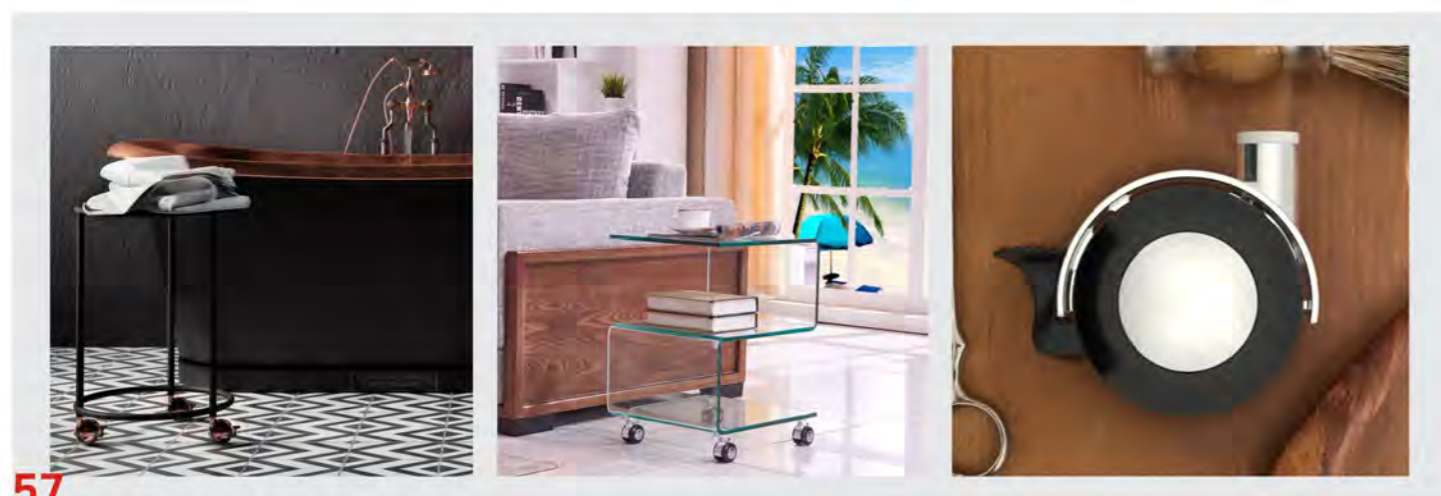

杰森40/50

支架: 锌合金
边轮: PA
边盖: 不锈钢
测试: EN12528

JASON40/50

Housing: Zinc alloy
Wheel: PA
Wheel Cover: Stainless Iron
Test: EN12528

图片展示	Ø	边盖	边轮	配件尺寸	KG	连接
	40	60	45.5	平底38×38×2	40	横轴
	50	70.5	47	平底38×38×2	50	横轴

图片展示	Ø	边盖	边轮	配件尺寸	KG	连接
	40	56.5	45.5	丝头M8×15	40	横轴
	50	67	47	丝头M8×15	50	横轴

透过窗户进入的光线是天然的艺术，阳光是家居环境中一部分，为家带来温暖的享受。如果你喜欢明亮的空间，这款脚轮可以帮助你保持家的和煦温暖，镀铬轮身可以反射环境的光线，可以让你的家具充满蓬勃生机并熠熠生辉。

杰森有40mm和50mm两种尺寸，黑色镀铬或黑色铜两种可供选择。你可以根据自己的喜好选择有刹或无刹，随意搭配！

扫一扫
了解此款脚轮更多资讯

The light that comes in through the windows is a real art to contemplate, the rays of the sun that become part of the atmosphere and give enough warmth to make our home even more enjoyable.

If you like bright rooms, this wheel model will help you maintain the warmth of your home, thanks to its chrome body that reflects the light of the environment, making your furniture come alive and having its own light.

Jason is available in 40mm and 50mm in black and chrome or copper and black, choose with or without brake or combine them as you like!