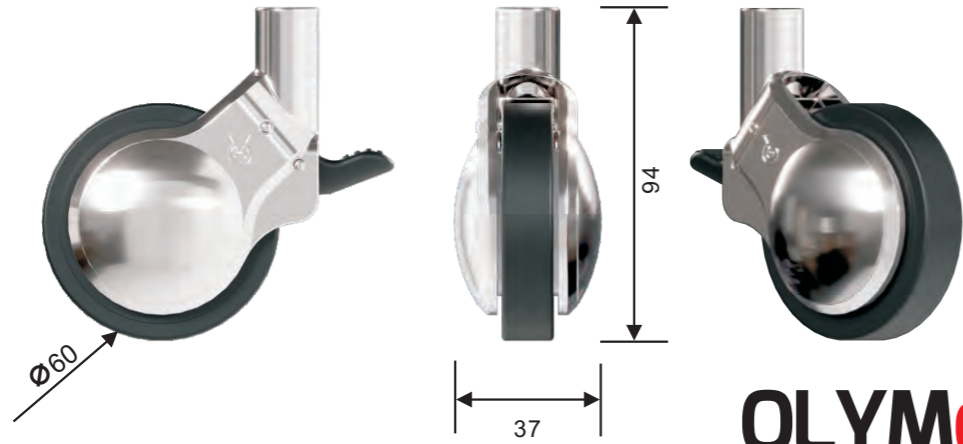

Koo 75, a castor that will not go unnoticed thanks to its sturdy yet delicate body, its chrome finish and its high load capacity of 80 kg per castor.

酷75-2

支架: 锌合金
 轮幅: PA+轴承
 包胶: TPU
 边盖: ABS
 测试: EN12528;ANSI/BIFMA X5.1

图片展示	Ø	轮幅	高度	配件尺寸	KG	连接
	60	87.5	27	丝头M8×15	25	轴承

小巧轻盈
 创造无限可能性
 由奥林75、60演变
 奥林60-2
 全塑料制造
 褪去了金属感的强硬
 更突显其知性温柔
 万向的转动
 搭配衣架使用
 舒心就在日常
 不经意之间

扫一扫
 了解此款脚轮更多资讯

Style your furniture with this elegant and functional model and enjoy the evolution of Olym castors in Olymneo where you will find an extremely high quality product made of PA+PU and in 60mm.

In this coat stand, you can see how the chrome material of our castors perfectly complements the metallic structure of the furniture, creating a perfect harmony from start to finish.

奥林60-3/75-3

支架: 锌合金
 轮幅: PA+轴承
 包胶: TPU
 边盖: ABS
 测试: EN12528: ANSI/BIFMA X5.1