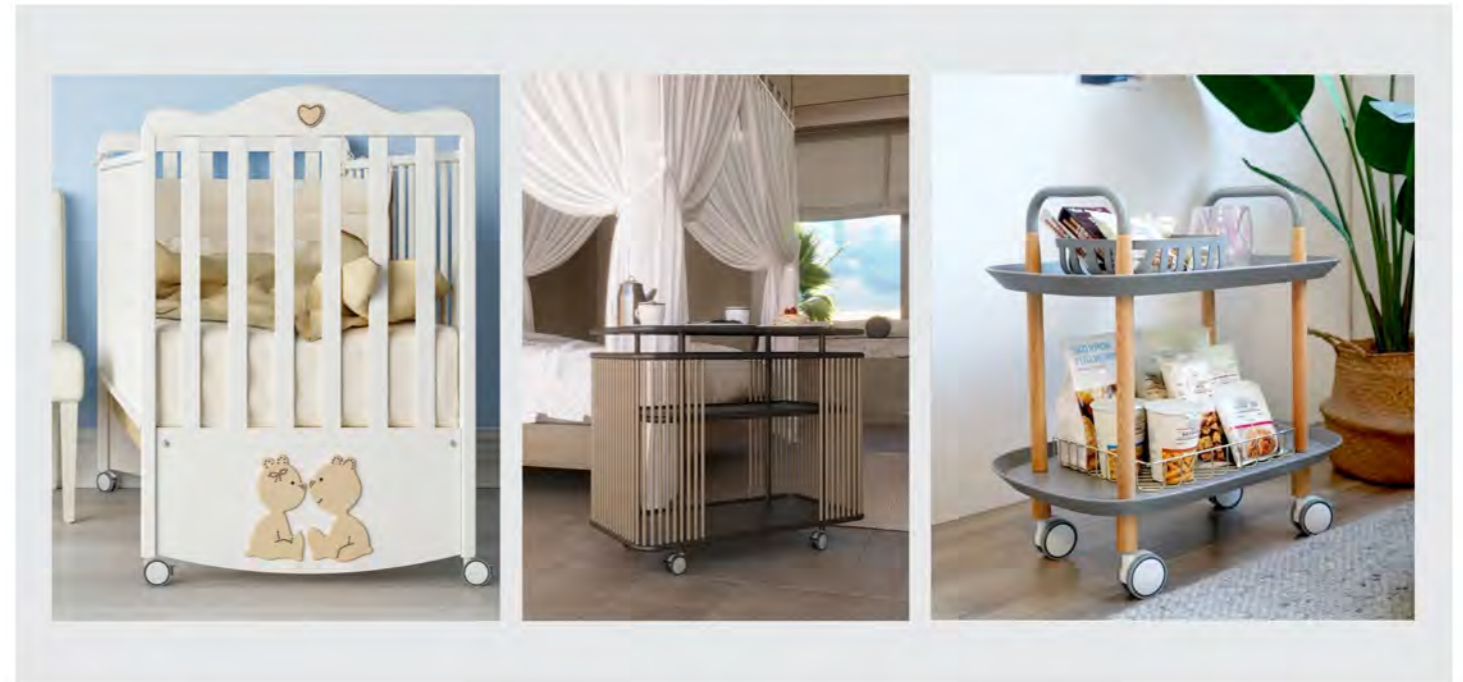

爱美, 从娃娃开始
 带设计感的婴儿床
 是父母送给宝宝最美的礼物
 是启发宝宝美感的第一步
 作为诺贝尔设计款脚轮
 60mm的艾维采用黑白灰
 中性色系作为主打
 配上最简约的脚轮曲线
 拥有个性之余还能百搭
 各类木制婴儿床
 脚轮用料及制作过程
 符合RoHS2.0指令
 单个动态承重达到40公斤
 让父母和宝贝能更环保更安全更安心地去臭美

扫一扫
 了解此款脚轮更多资讯

When we start looking for cribs we are aware of the quantity that is on the market, for all tastes, and at all prices. A very important decision that is accompanied by our style and our priorities, will be a matter of weighing which is the model that best suits us and our baby. If you decide on a designer crib it is because you have fallen in love and all the requirements have been fulfilled, if you are one of those who take care of even the smallest detail so that everything is perfect, then Ivy is the perfect wheel, made of polypropylene and its band in TPE will allow a safe sliding and without marking the floors. Thanks to its 60mm diameter, it is a strong and resistant wheel, its capacity per wheel is 40kg, available to apply the Silence System, a patented system to avoid annoying noises.