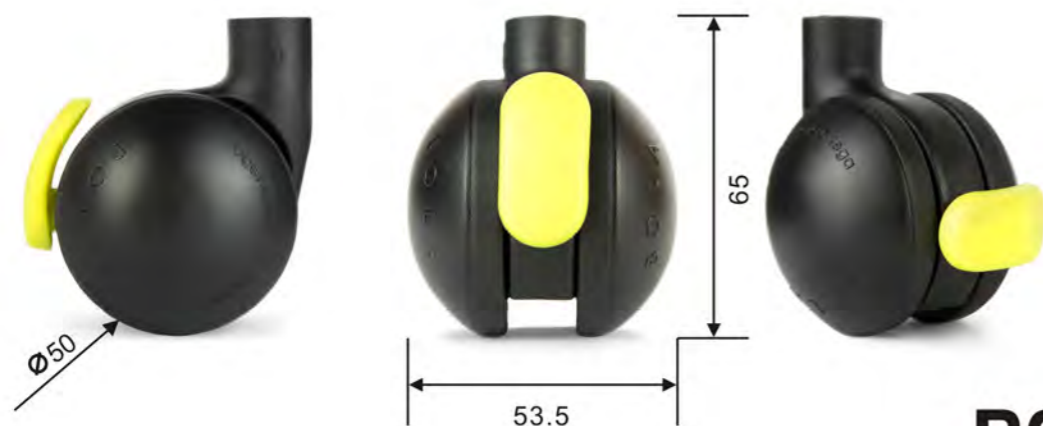

波娜50

支架: PA
轮辐: PA
包胶: TPU
测试: EN12528

设计师: Rafa Ortega

BOLA50

Housing: PA
Wheel core: PA
Wheel tread: TPU
Test: EN12528

◆ 外观专利

图片展示	⊘	⊙	⊞	配件尺寸	KG	连接
	50	74	53.5	平底42×42×2	30	横轴

图片展示	⊘	⊙	⊞	配件尺寸	KG	连接
	50	67.5	53.5	插杆⊘11×22	30	横轴

图片展示	⊘	⊙	⊞	配件尺寸	KG	连接
	50	69	53.5	丝头M10×15	30	横轴