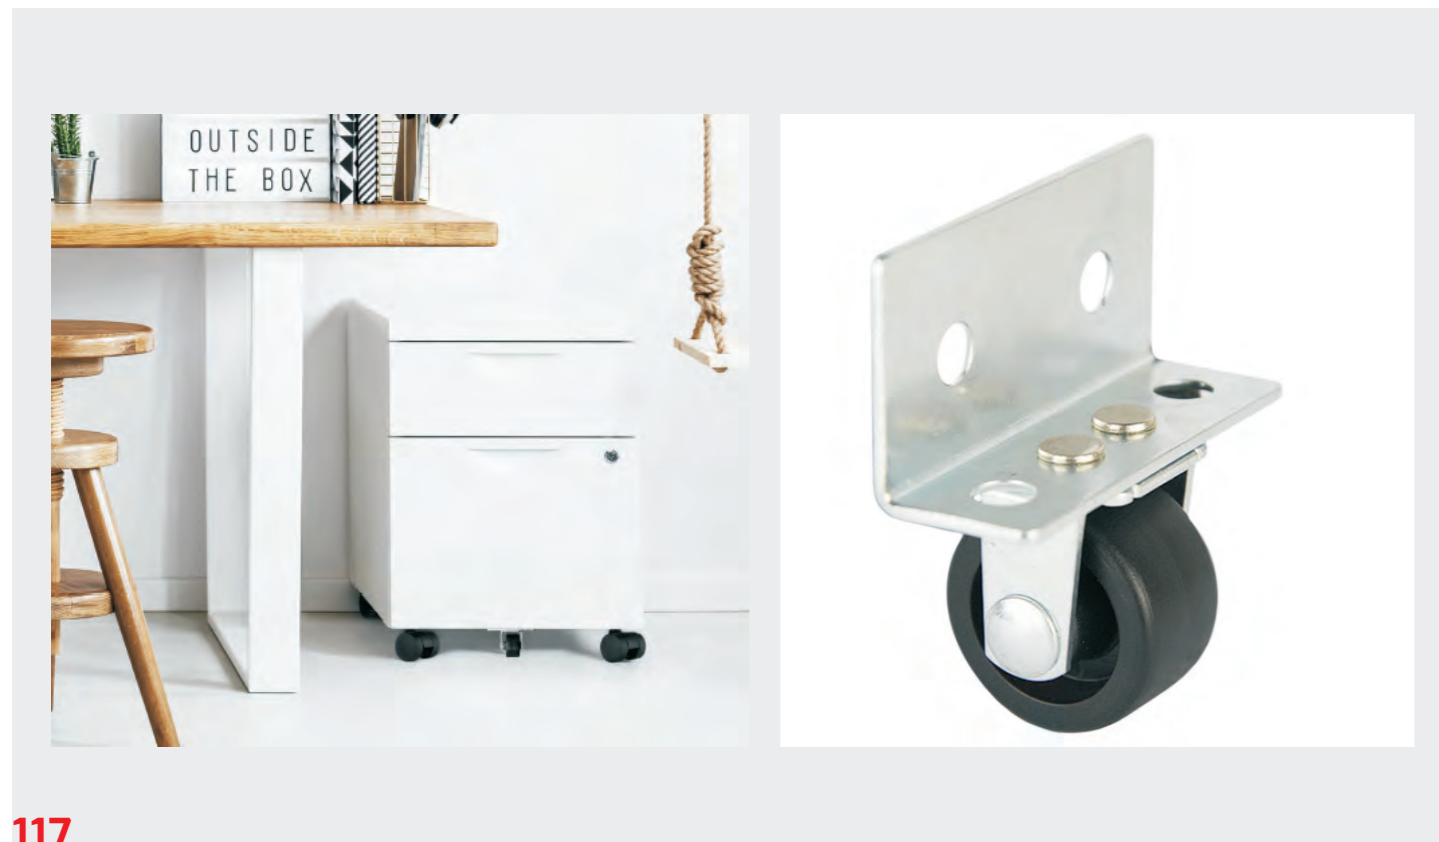

莉奥是你办公室
抽屉柜的绝佳辅助轮
你可在这页遇见
它的详细用法

扫一扫
了解此款脚轮更多资讯

Both wheel have metal body and
Polypropylene tread or TPE tread.

Leo is ideal for the front drawer of
your office drawer unit. Yes! You can
see it on the this page.

图片展示				配件尺寸		连接
	25	30	22.5	/	50	横轴