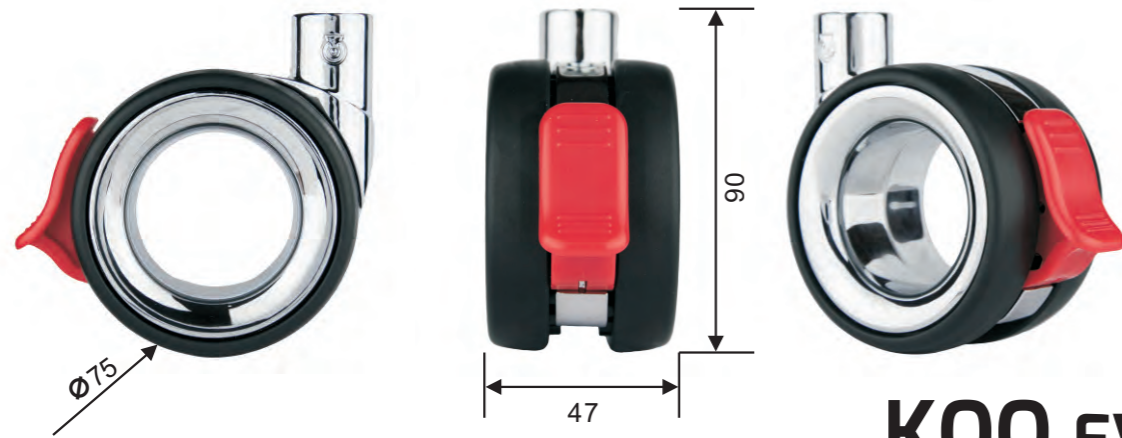

酷75-2

支架: 锌合金
轮幅: PA+轴承
包胶: TPU
边盖: ABS
测试: EN12528;ANSI/BIFMA X5.1

设计师: José Vinaroz
诺贝团队

KOO EVO 75

Housing: Zinc alloy
Wheel core: PA+Ball bearing
Wheel tread: TPU
Wheel Cover: ABS
Test: EN12528;ANSI/BIFMA X5.1

◆ 外观专利

图片展示	Ø	插杆	丝头	配件尺寸	KG	连接
	75	98.5	47	平底47×47×2.5	80	轴承

图片展示	Ø	插杆	丝头	配件尺寸	KG	连接
	75	92	47	插杆Ø11×22	80	轴承

图片展示	Ø	插杆	丝头	配件尺寸	KG	连接
	75	94	47	丝头M10×15	80	轴承