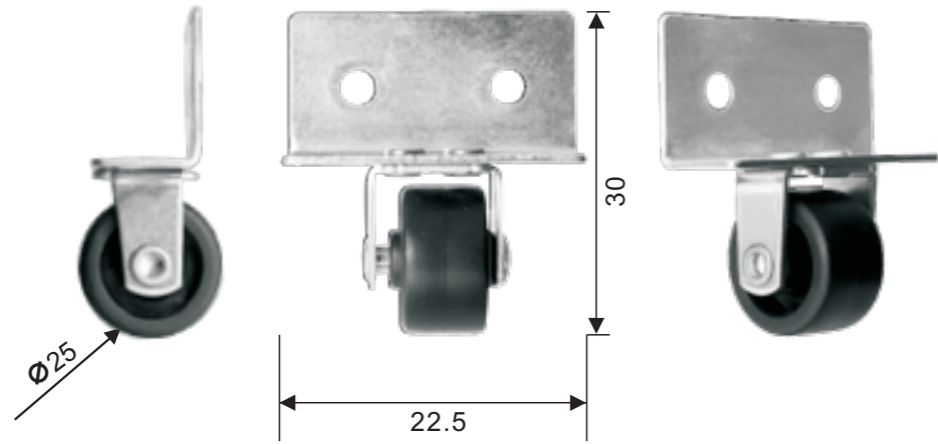

莉奥25

支架: 铁
轮幅: PP
测试: EN12528

LEO25

Housing: Steel
Wheel core: PP
Test: EN12528