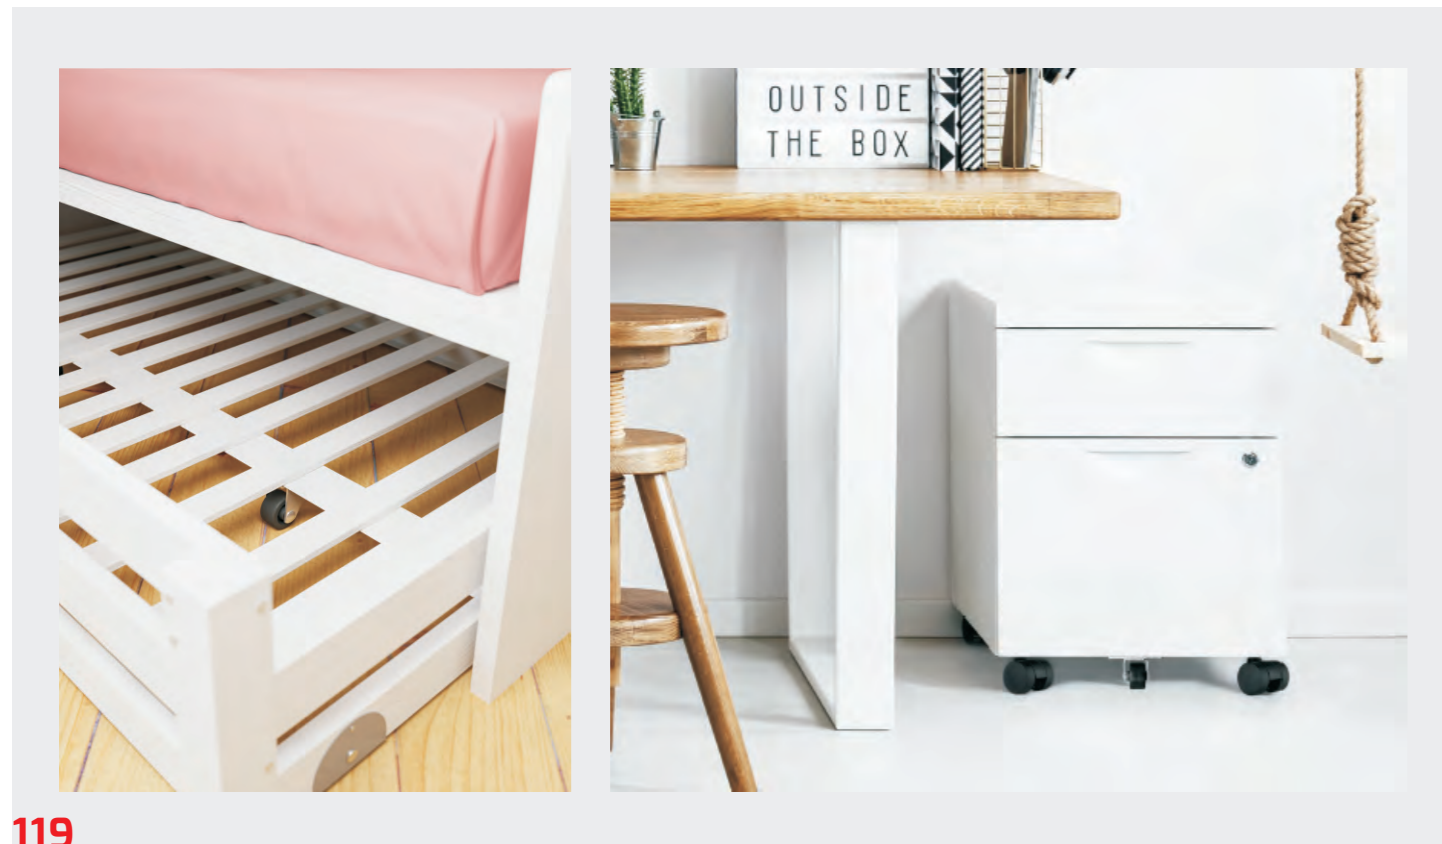

肖娜30

支架: 铁
边轮: PP
测试: EN12528

扫一扫
了解此款脚轮更多资讯

SHELLA30

Housing: Steel
Wheel : PP
Test: EN12528

莉莲30

支架: 铁
轮辐: PP
包胶: TPE
测试: EN12528

扫一扫
了解此款脚轮更多资讯

LILIAN30

Housing: Steel
Wheel core: PP
Wheel tread: TPE
Test: EN12528

图片展示				配件尺寸		连接
	30	39.5	25	/	50	横轴

图片展示				配件尺寸		连接
	30	28	22	/	50	横轴