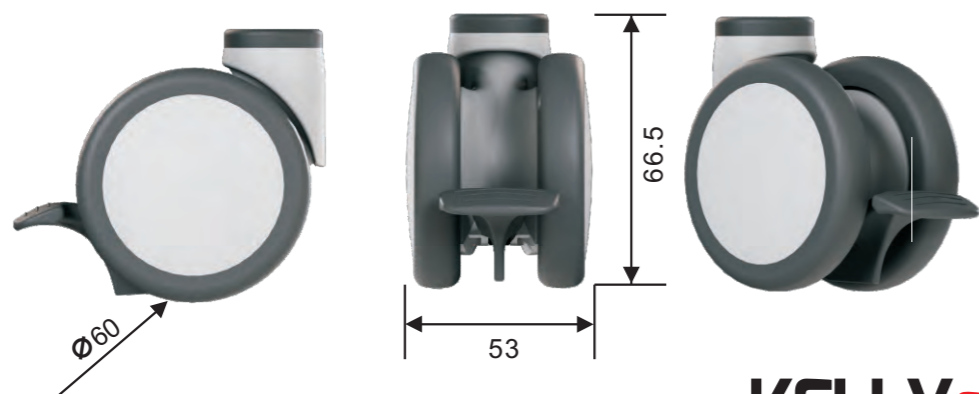

凯莉60/75/100

支架: PA
轮幅: PA+轴承
包胶: TPU
测试: EN12528

KELLY60/75/100

Housing: PA
Wheel core: PA+Ball bearing
Wheel tread: TPU
Test: EN12528

图片展示	Ø	高度	宽度	配件尺寸	KG	连接	制动
	60	78	53	平底47×47×2.5	60	轴承	单刹
	75	94.5	65	平底60×60×3	80	轴承	双刹
	100	131	79	平底80×60×3	100	轴承	双刹

图片展示	Ø	高度	宽度	配件尺寸	KG	连接	制动
	60	72	53	丝头M10×15	60	轴承	单刹
	75	91.5	65	丝头M12×16	80	轴承	双刹
	100	125.5	79	丝头M12×16	100	轴承	双刹