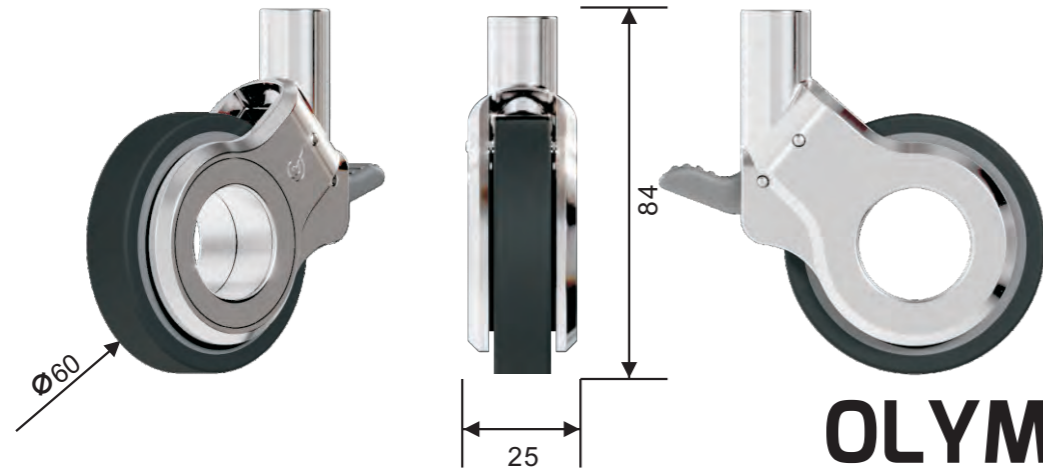

奥林60/75

支架: 锌合金
轮幅: PA+轴承
包胶: TPU
边盖: ABS
测试: EN12528;ANSI/BIFMA X5.1

设计师: José Vinaroz

OLYM60/75

Housing: Zinc alloy
Wheel core: PA+Ball bearing
Wheel tread: TPU
Wheel Cover: ABS
Test: EN12528;ANSI/BIFMA X5.1

◆ 外观专利

图片展示	Ø	插杆	插杆	配件尺寸	KG	连接
	60	94	25	平底47×47×2.5	60	轴承
	75	107	26	平底47×47×2.5	70	轴承

图片展示	Ø	插杆	插杆	配件尺寸	KG	连接
	60	87.5	25	插杆Ø11×22	60	轴承
	75	100	26	插杆Ø11×22	70	轴承

图片展示	Ø	插杆	插杆	配件尺寸	KG	连接
	60	89.5	25	丝头M10×15	60	轴承
	75	102	26	丝头M10×15	70	轴承