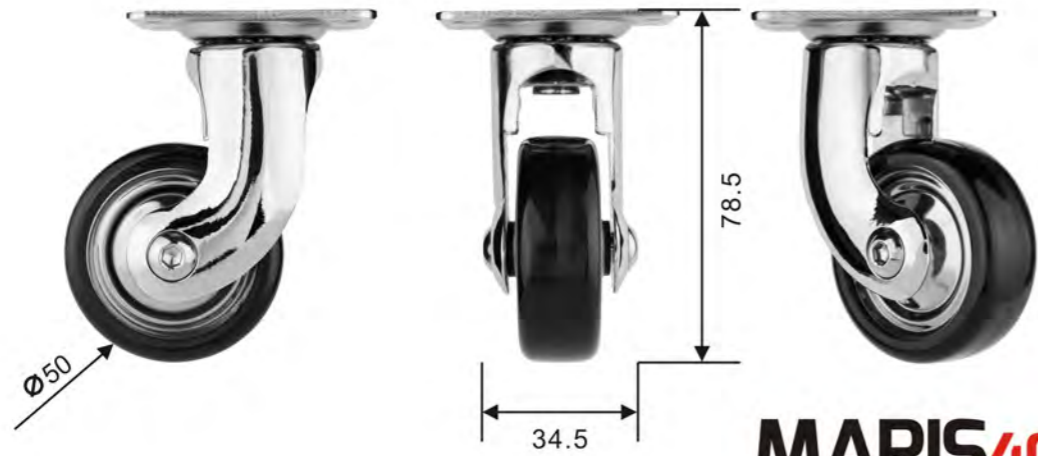

玛丽斯40/50/60

支架: 锌合金
边轮: PA
边盖: 铁
测试: EN12528

MARIS40/50/60

Housing: Zinc alloy
Wheel: PA
Wheel Cover: Steel
Test: EN12528

图片展示	Ø	高度	宽度	配件尺寸	KG	连接
	40	71	31.5	平底56×36×2	25	横轴
	50	78.5	34.5	平底56×36×2	30	横轴
	60	89.5	34.5	平底56×36×2	40	横轴

图片展示	Ø	高度	宽度	配件尺寸	KG	连接
	40	72.5	31.5	丝头M10×20	25	横轴
	50	80.5	34.5	丝头M10×20	30	横轴
	60	91.5	34.5	丝头M10×20	40	横轴