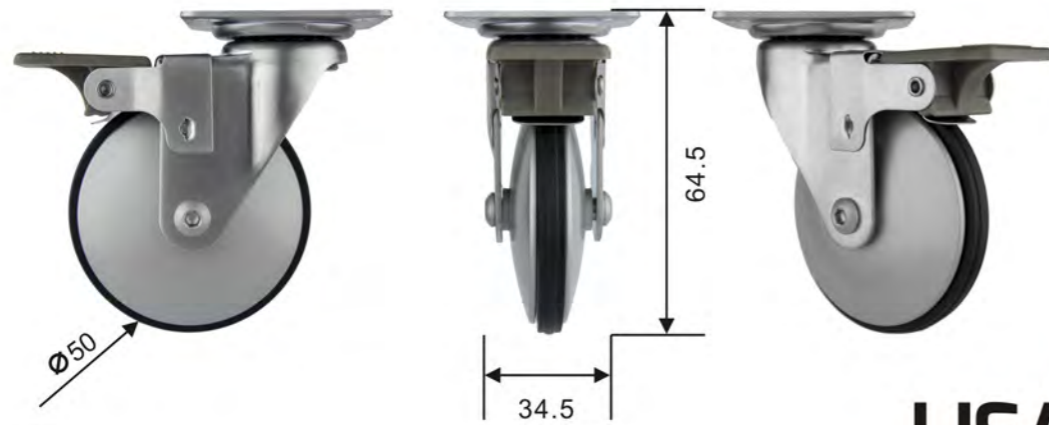

丽莎50/75

支架: 铁
轮幅: 铝
包胶: TPE
测试: EN12528